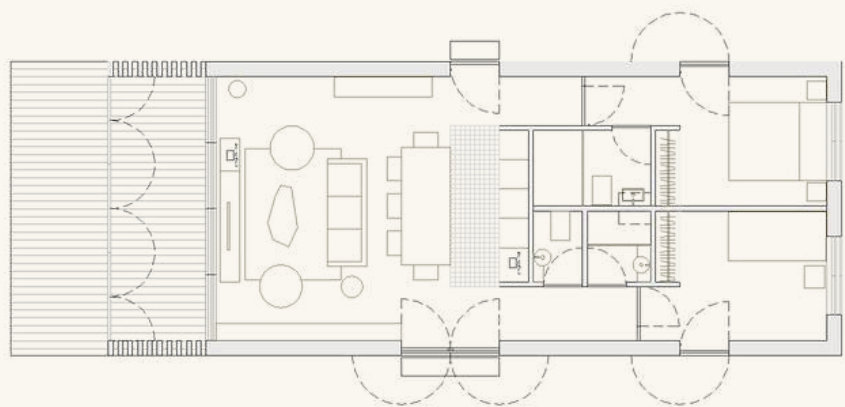

Beach house

This project by the architect **Simão Carvalho** combines practicality and comfort. Concentrated in only 79m², a large living room shares its space with an open kitchen that also serves as a dining room, in addition to two bedrooms and their respective bathrooms.

📍 Vila do Conde (PT)

📅 2015

🕒 4 weeks

📏 91m²

Materials

Timber frame structure in treated wild pine wood, with painted plaster interior cladding.

Achievement

rustic**casa**®